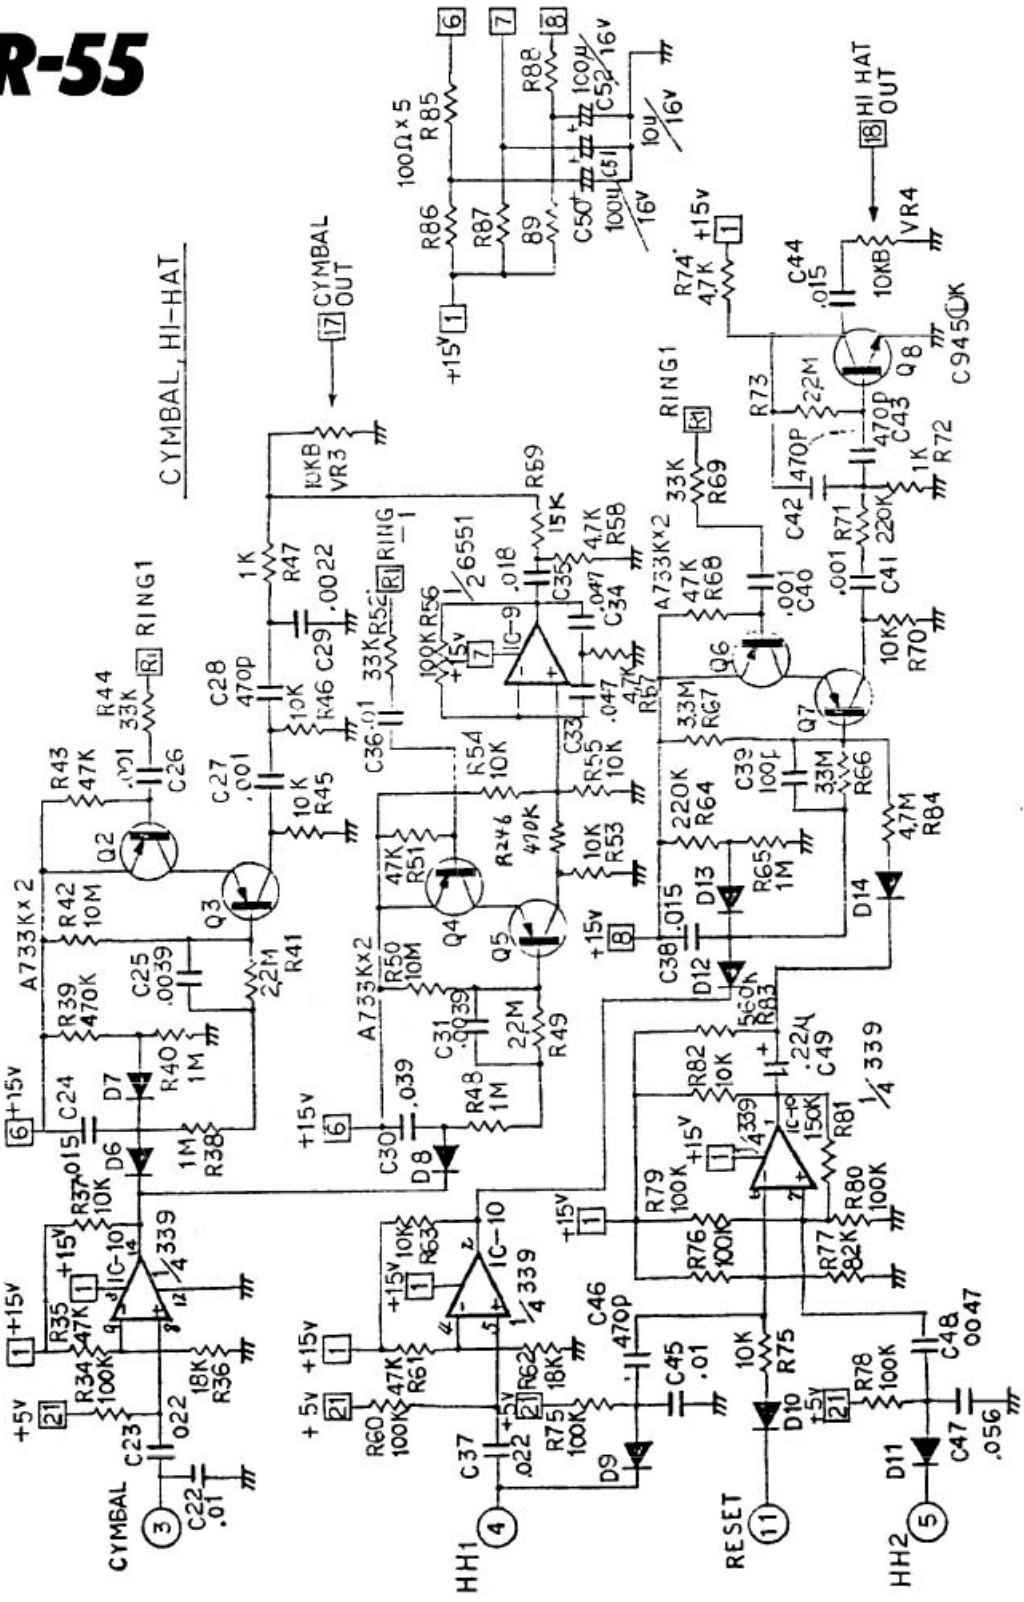

KORG RHYTHM

KR-55

Service Schematics

Sound
Revolution
KORG

KR-55 BLOCK DIAGRAM

KR-55 CIRCUIT DIAGRAM KLM-198

KR-55 CIRCUIT DIAGRAM KLM-198

R 10, 20, 30, 40, 50, 60, 90, 110
 C 37, 38, 39, 40, 50, 70, 80, 89, 59
 D

KR-55 CIRCUIT DIAGRAM KLM-199

KR-55

KR-55

RIMSHOT, CLAVES, COWBELL

KR-55

KR-55

KR-55

SIGNAL MIXER