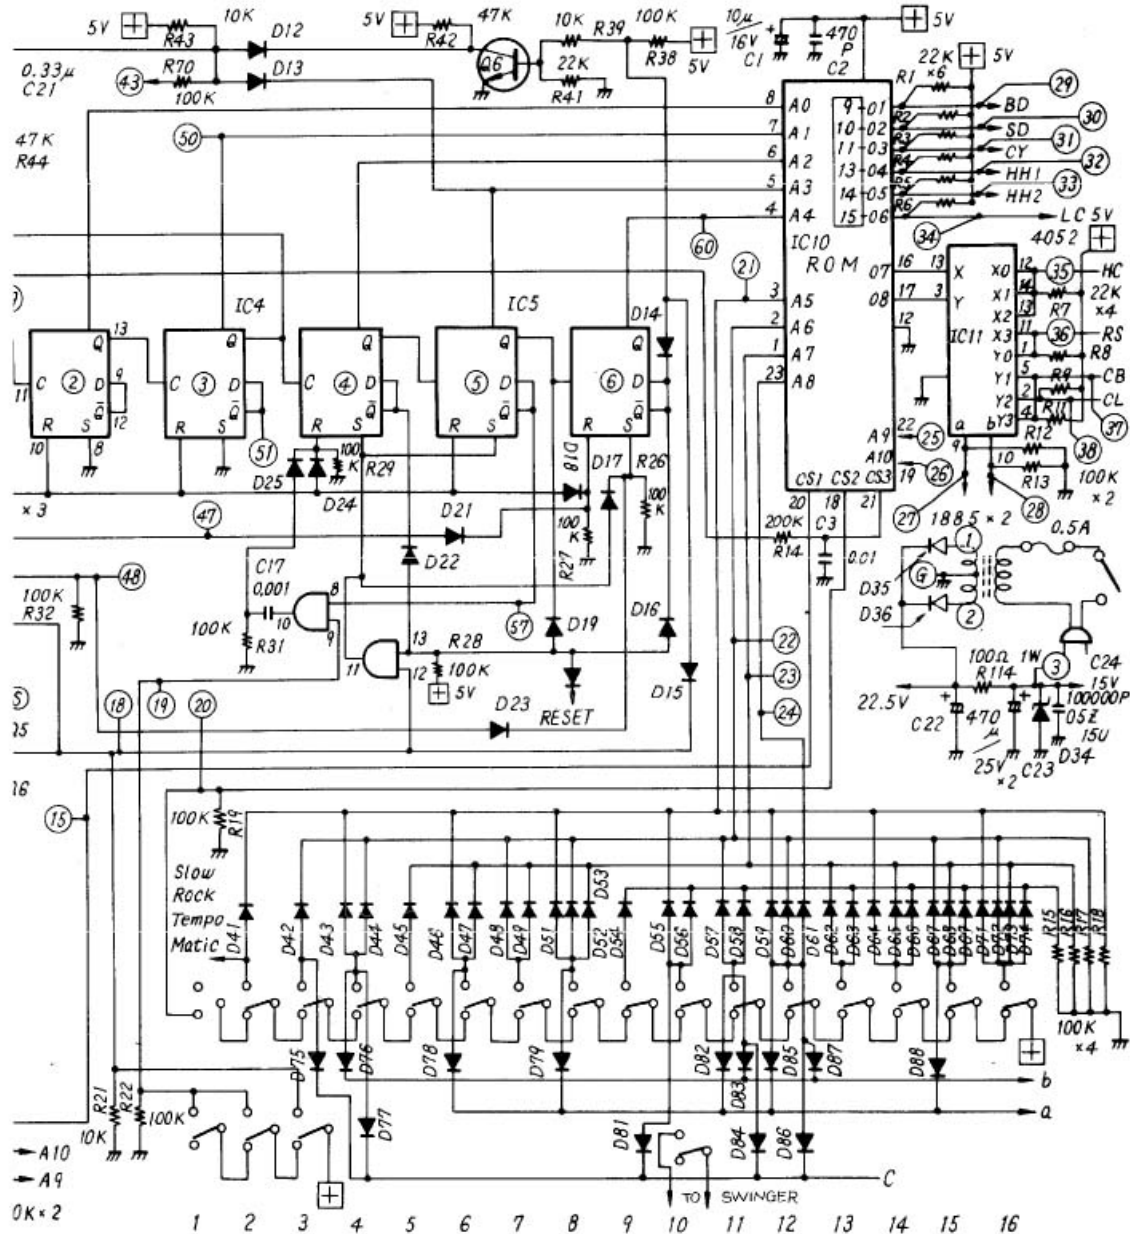

KORG RHYTHM

KR-55

Service Schematics

Sound
Revolution
KORG

KR-55 BLOCK DIAGRAM

KR-55 CIRCUIT DIAGRAM KLM-198

KR-55 CIRCUIT DIAGRAM KLM-198

R 10, 20, 30, 40, 50, 60, 90, 110
 C 37, 38, 39, 40, 50, 70, 80, 89, 59
 D

KR-55 CIRCUIT DIAGRAM KLM-199

KR-55

KR-55

RIMSHOT, CLAVES, COWBELL

KR-55

KR-55

KR-55

SIGNAL MIXER