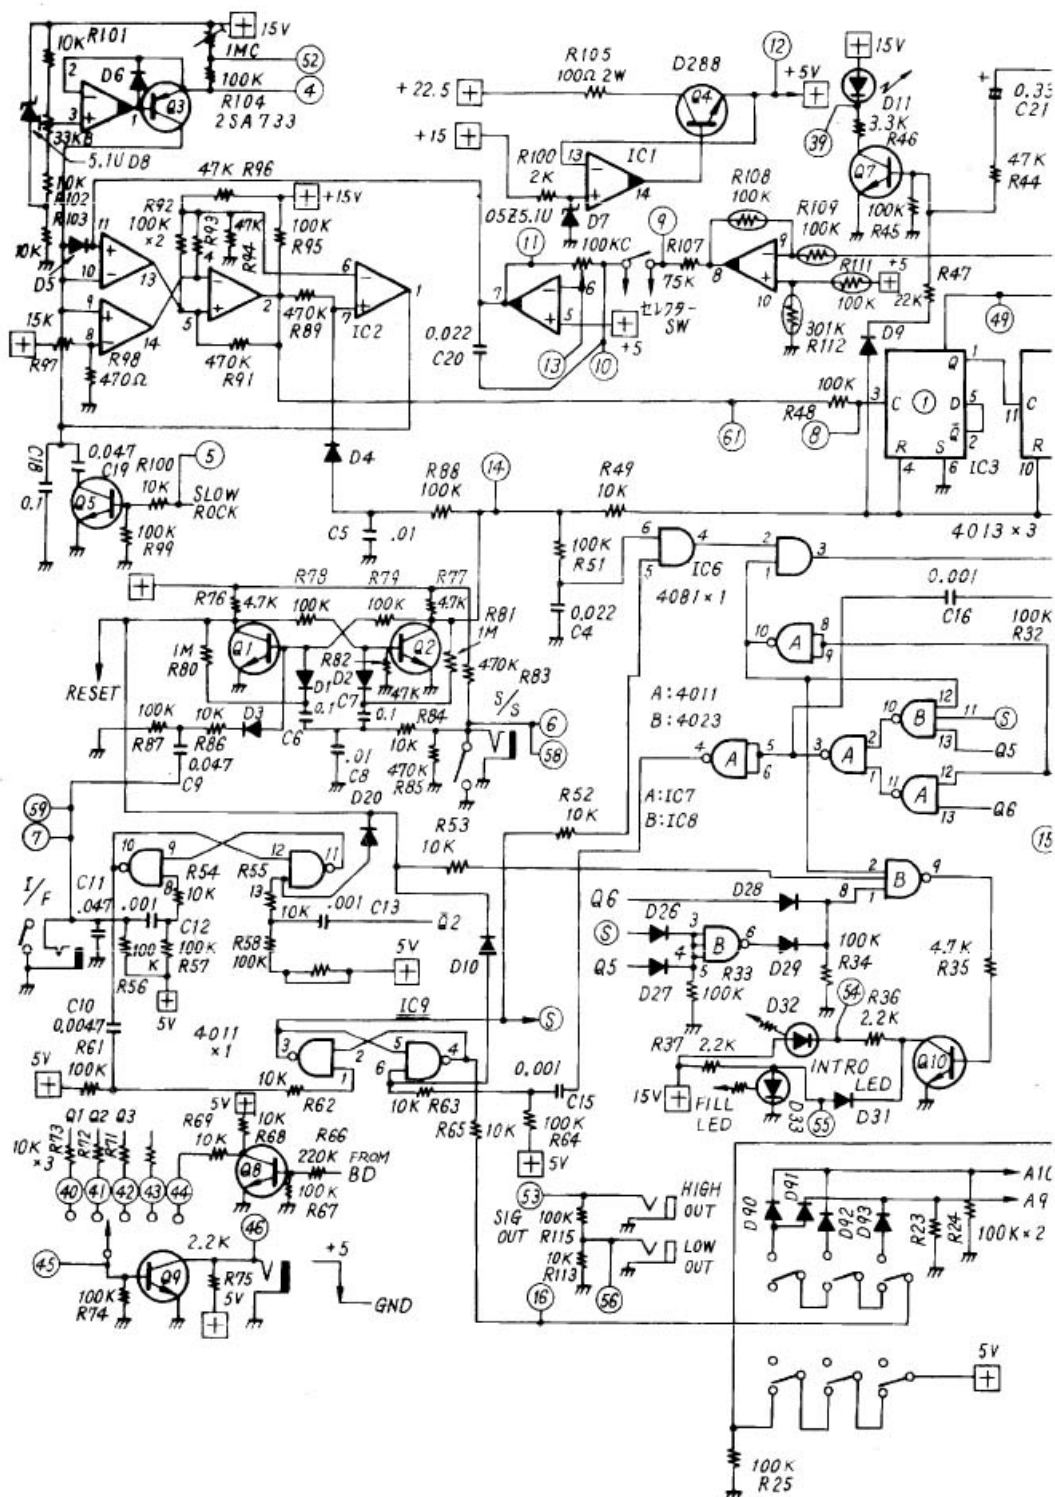

KORG RHYTHM

KR-55

Service Schematics

Sound
Revolution
KORG

KR-55 BLOCK DIAGRAM

KR-55 CIRCUIT DIAGRAM KLM-198

KR-55 CIRCUIT DIAGRAM KLM-198

R 10, 20, 30, 40, 50, 60, 90, 110
 C 37, 38, 39, 40, 50, 70, 80, 89, 59
 D

KR-55 CIRCUIT DIAGRAM KLM-199

KR-55

KR-55

RIMSHOT, CLAVES, COWBELL

KR-55

KR-55

KR-55

SIGNAL MIXER